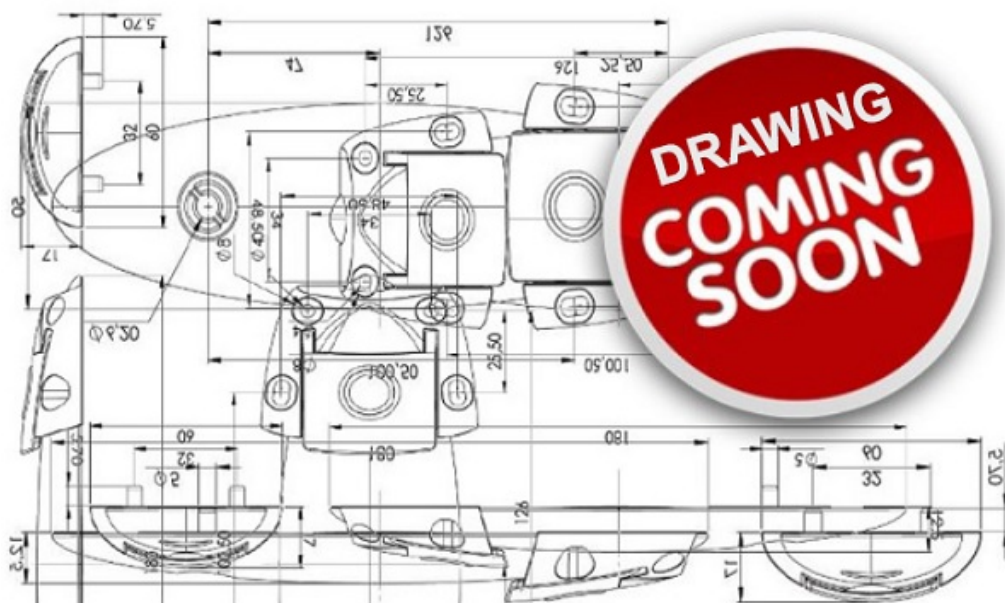

PRODUCT SHEET

Description:

Door Damper "Smove", White, Screw-On, cc 32mm, W/Rosette

Item number:

15.04.500-0

Units	Box	Carton	HS Code	Barcode
Pcs.	1	1000	3926300090	 5704866053617

SISO A/S

Mileparken 11
DK-2740 Skovlunde
Denmark
VAT: DK 24786013